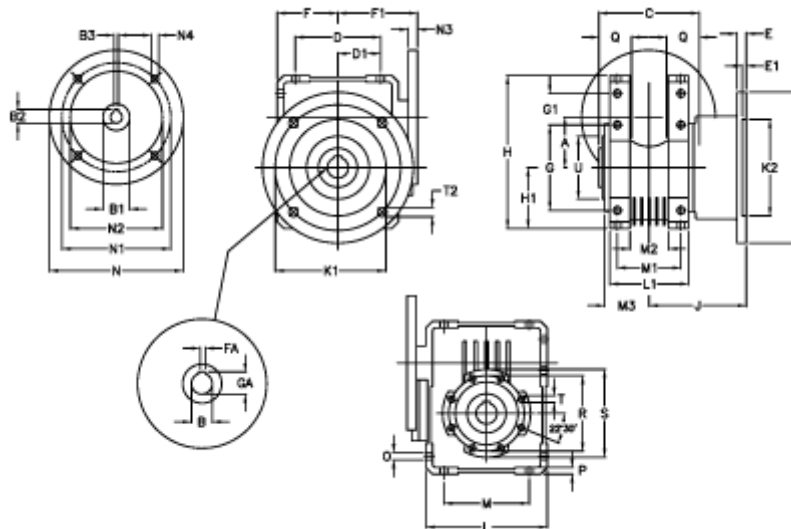

Article number: 392208604043036

Description: Worm Gear with Torque Limiter
W86 L2-UF-40-P80 B5

Measures

A = 86.90	E = 15	H = 245.5	M = 144	N4 = 11,5	U = 110
B = 35	E1 = 6	H1 = 100.0	M1 = 101	O = 11.5	
B1 E7 = 19	F = 100	J = 151.0	M2 = 57	P = 11	
B2 = 21.8	F1 = 128	K = 210	M3 = 65	Q = 45	
B3 H9 = 6	FA = 10	K1 = 176	N = 200	R = 130	
C = 140	G = 144	K2 = 152	N1 = 165	S = 150	
D = 144.0	G1 = 45.5	L = 200	N2 = 130	T = M10x18	
D1 = 72.0	GA = 38.3	L1 = 125	N3 = 12.0	T2 = 12.5	